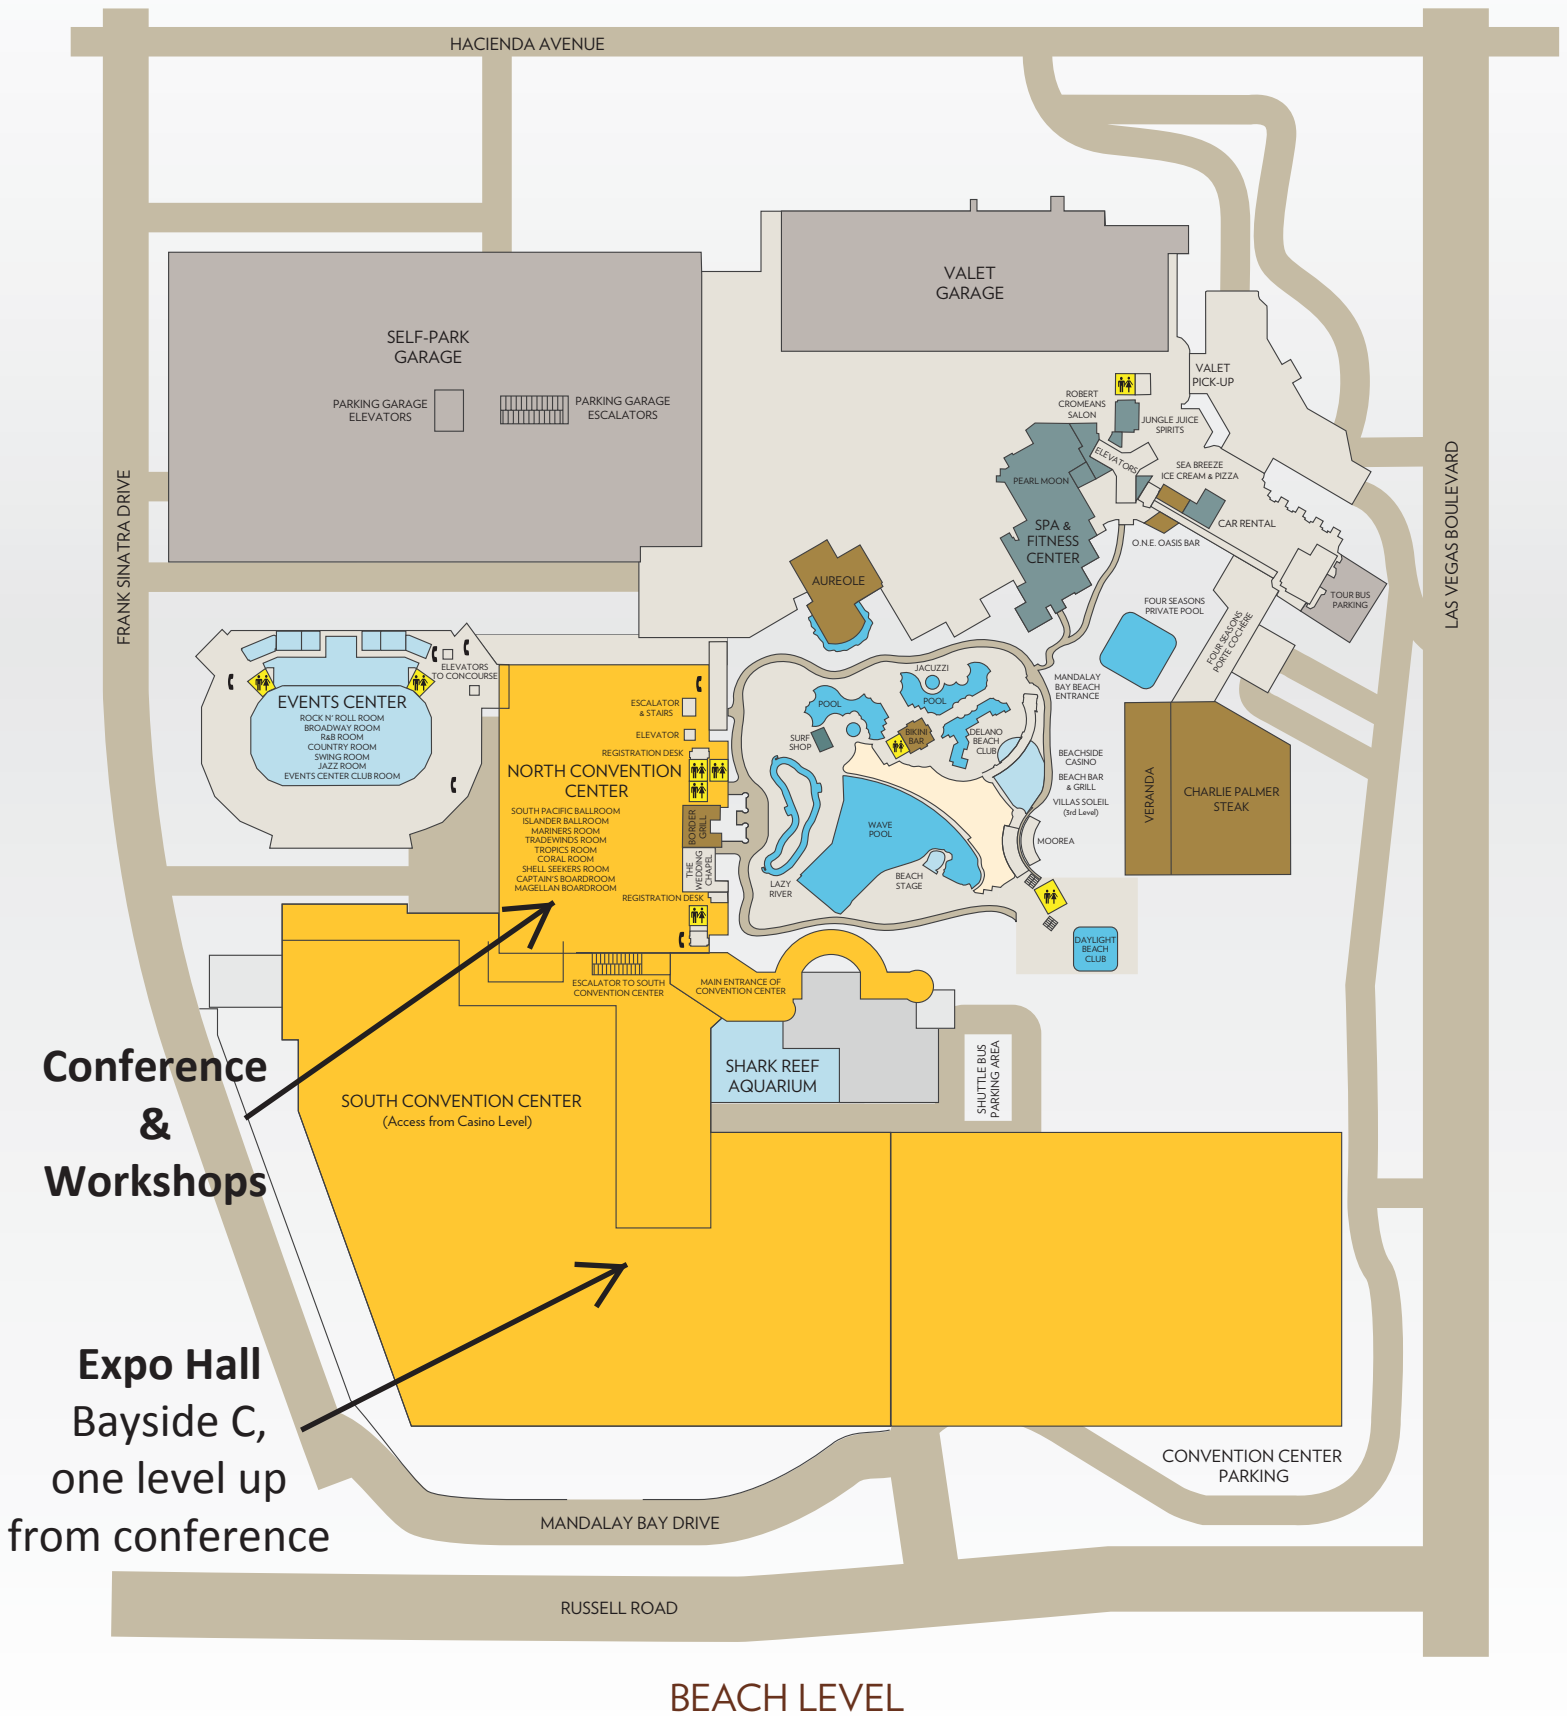

CONVENTION CENTER AND CASINO

BEACH LEVEL

- Convention Center
- Gaming
- Dining
- Retail
- Entertainment

Conference & Workshops
one level lower than Expo Hall

Expo Hall
Bayside C

CASINO LEVEL

NORTH CONVENTION CENTER

Conference Sessions Workshops Networking Events

up to Expo Hall level
Bayside C

Conference Badge Pick Up - Tuesday Only

This desk will be open on Tuesday, March 27, from 7:30am - 4:30pm. This desk will contain badges for conference and workshop attendees only. Expo badges (and conference badges not picked up badges on Tuesday) will need to be picked up at the main registration desk in the Expo Hall.

Map Legend

- Men's Room 
- Women's Room 
- Telephones 